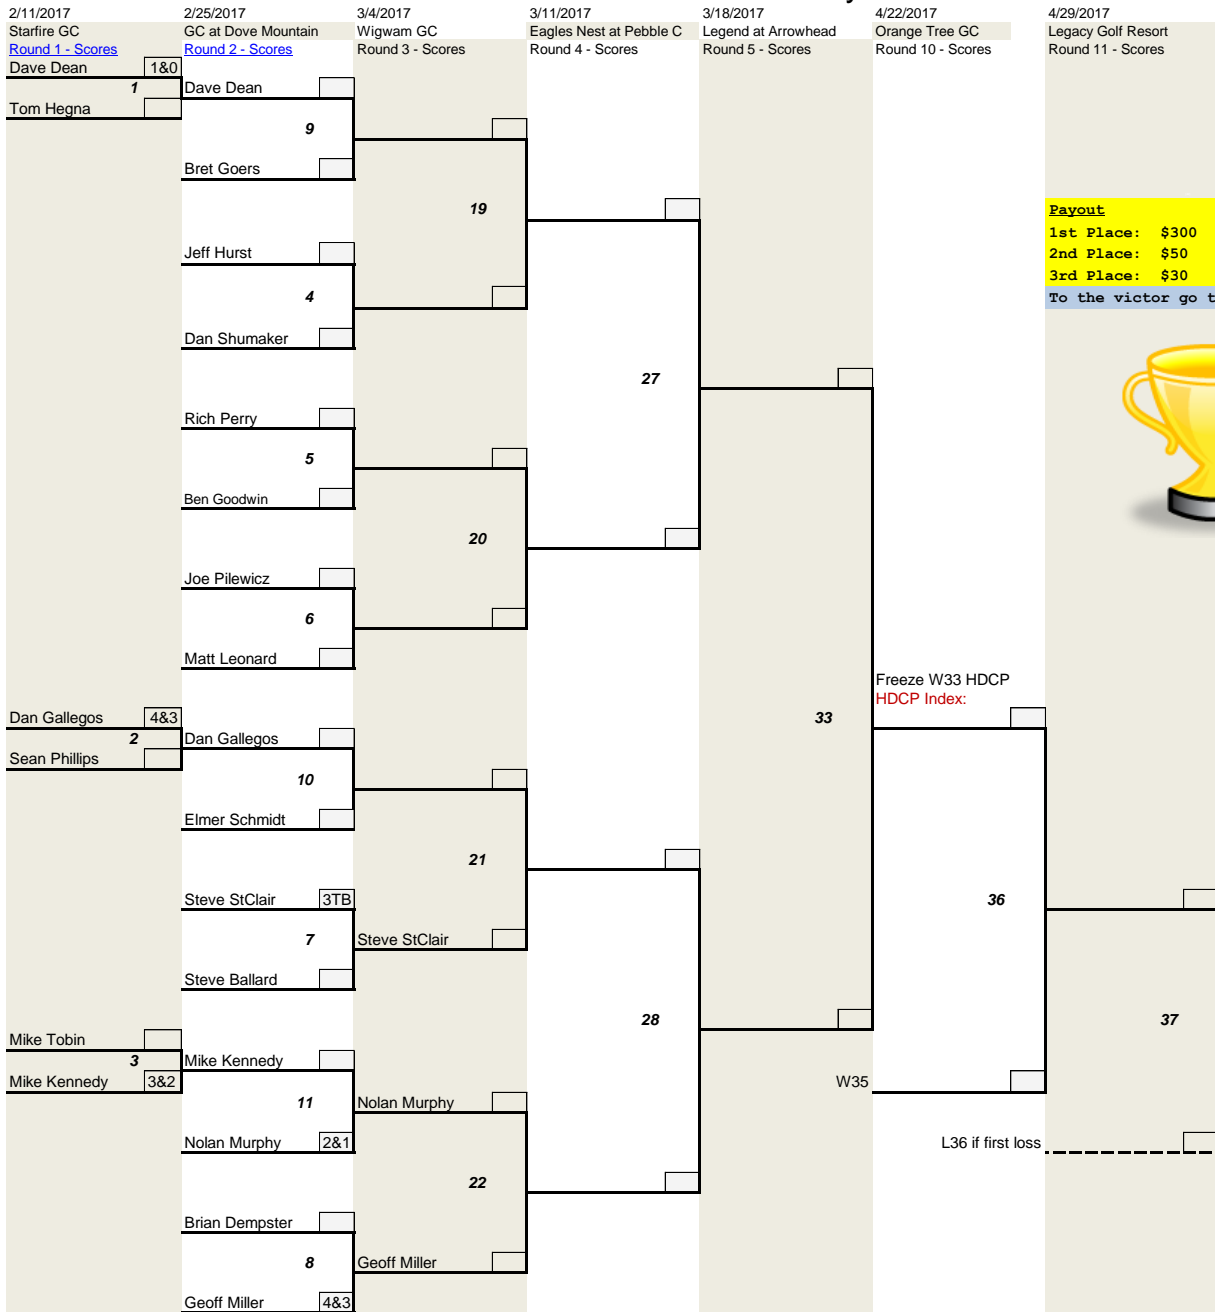

Winner's Bracket

2017 SGL Match Play

Payout
 1st Place: \$300
 2nd Place: \$50
 3rd Place: \$30

To the victor go the spoils!

Freeze W33 HDCP
 HDCP Index:

33

W35

L36 if first loss

Champion

Loser's Bracket