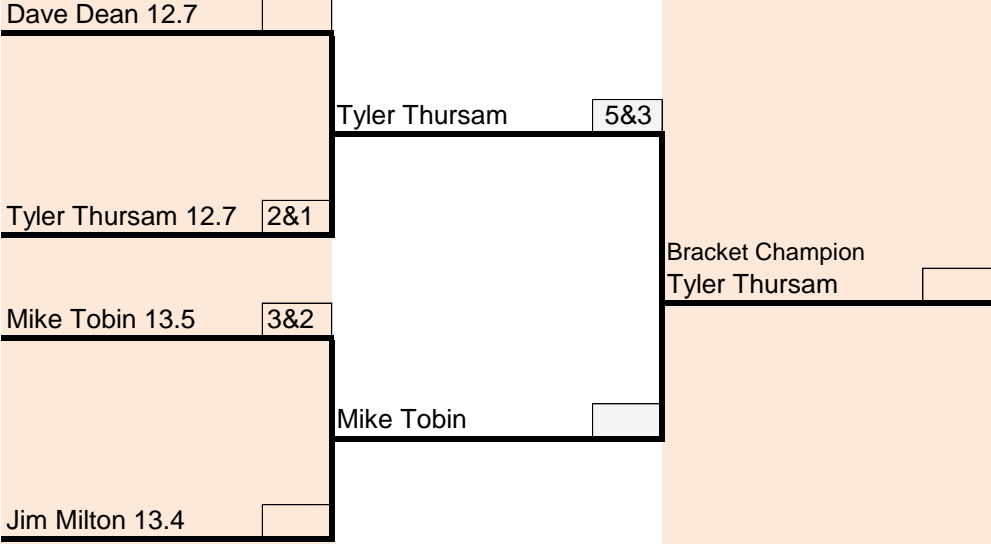

# 2019 SGL Singles Match Tournament

1/26/2019  
Wigwam GC (Gold)  
[Round 1 - Scores](#)

2/2/2019  
Wigwam GC (Heritage)  
[Round 2 - Scores](#)

2/9/2019  
GCU GC

Entry Fee: \$20 per person  
1st Place Prize: \$60  
2nd Place Prize: \$20

**Bracket 1**

**Bracket 2**

**Bracket 3**

Jeff Henriksen 20.8

Val LeChuga 1&0

Val LeChuga 19.2 7&6

Bracket Champion  
Val LeChuga

Marc Caporrimo 14.2 POW **\*\*Putt-Off Winner\*\***