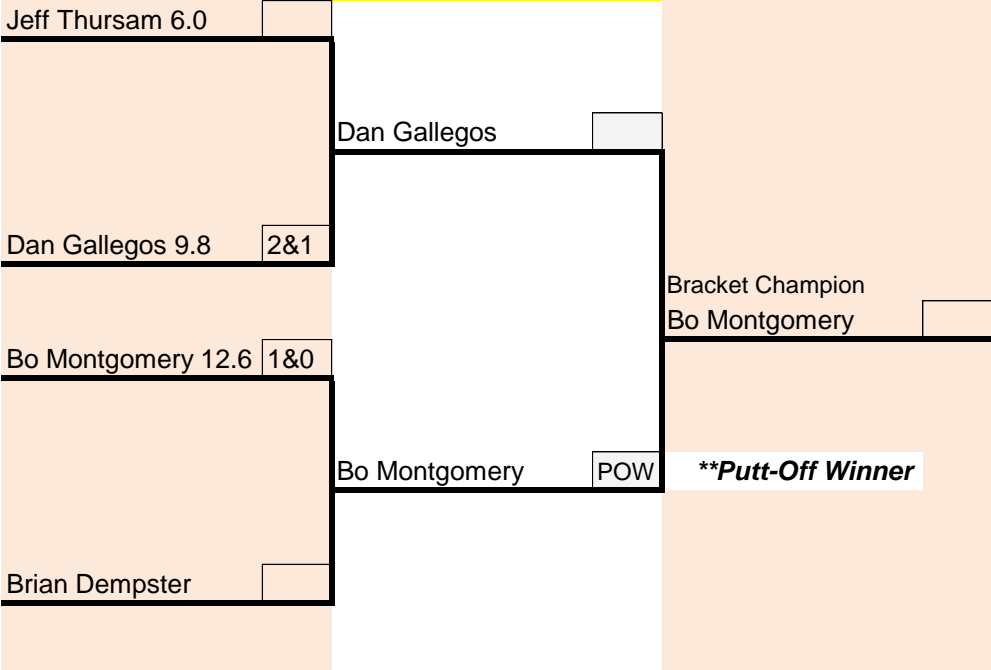

# 2019 SGL Singles Match Tournament

1/26/2019  
Wigwam GC (Gold)  
[Round 1 - Scores](#)

2/2/2019  
Wigwam GC (Heritage)  
[Round 2 - Scores](#)

2/9/2019  
GCU GC

Entry Fee: \$20 per person  
1st Place Prize: \$60  
2nd Place Prize: \$20

**Bracket 1**

**Bracket 2**

**Bracket 3**

Jeff Henriksen 20.8

Val LeChuga 1&0

Val LeChuga 19.2 7&6

Bracket Champion  
Val LeChuga

Marc Caporrimo 14.2 POW **\*\*Putt-Off Winner\*\***

Marc Caporrimo

George Banach 14.8

**Bracket 4**

June Vutrano 26.3

Ryan Stephens 1&0

Ryan Stephens 20.9 8&7

Bracket Champion  
Ryan Stephens

Rich Perry 24.9